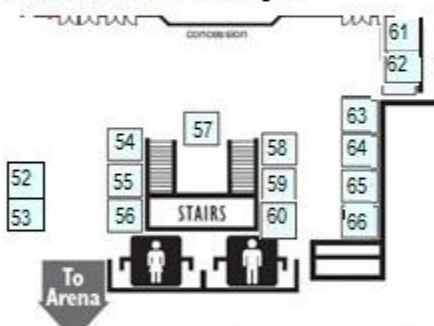

Bismarck Tribune SPORTS SHOW

Exhibit Hall 2016 Layout

Lower Level Lobby

South Hallway #16

Upper Level Lobby

Arena 2016 Layout