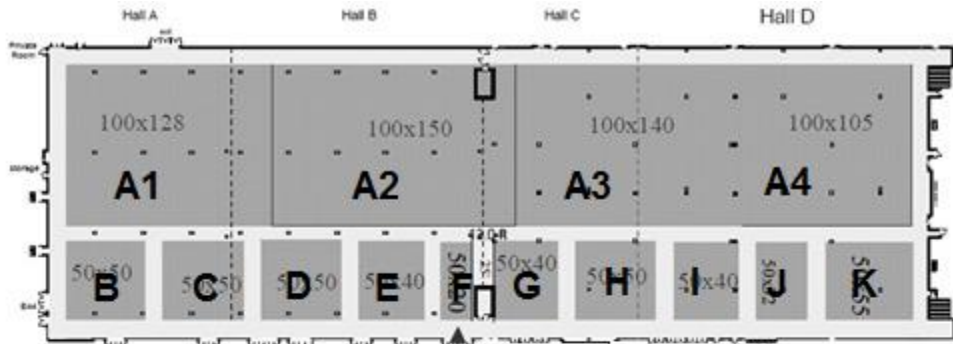

Bismarck Tribune SPORTS SHOW

Exhibit Hall 2016 Layout

Lower Level Lobby

South Hallway #16

Upper Level Lobby

Arena 2016 Layout