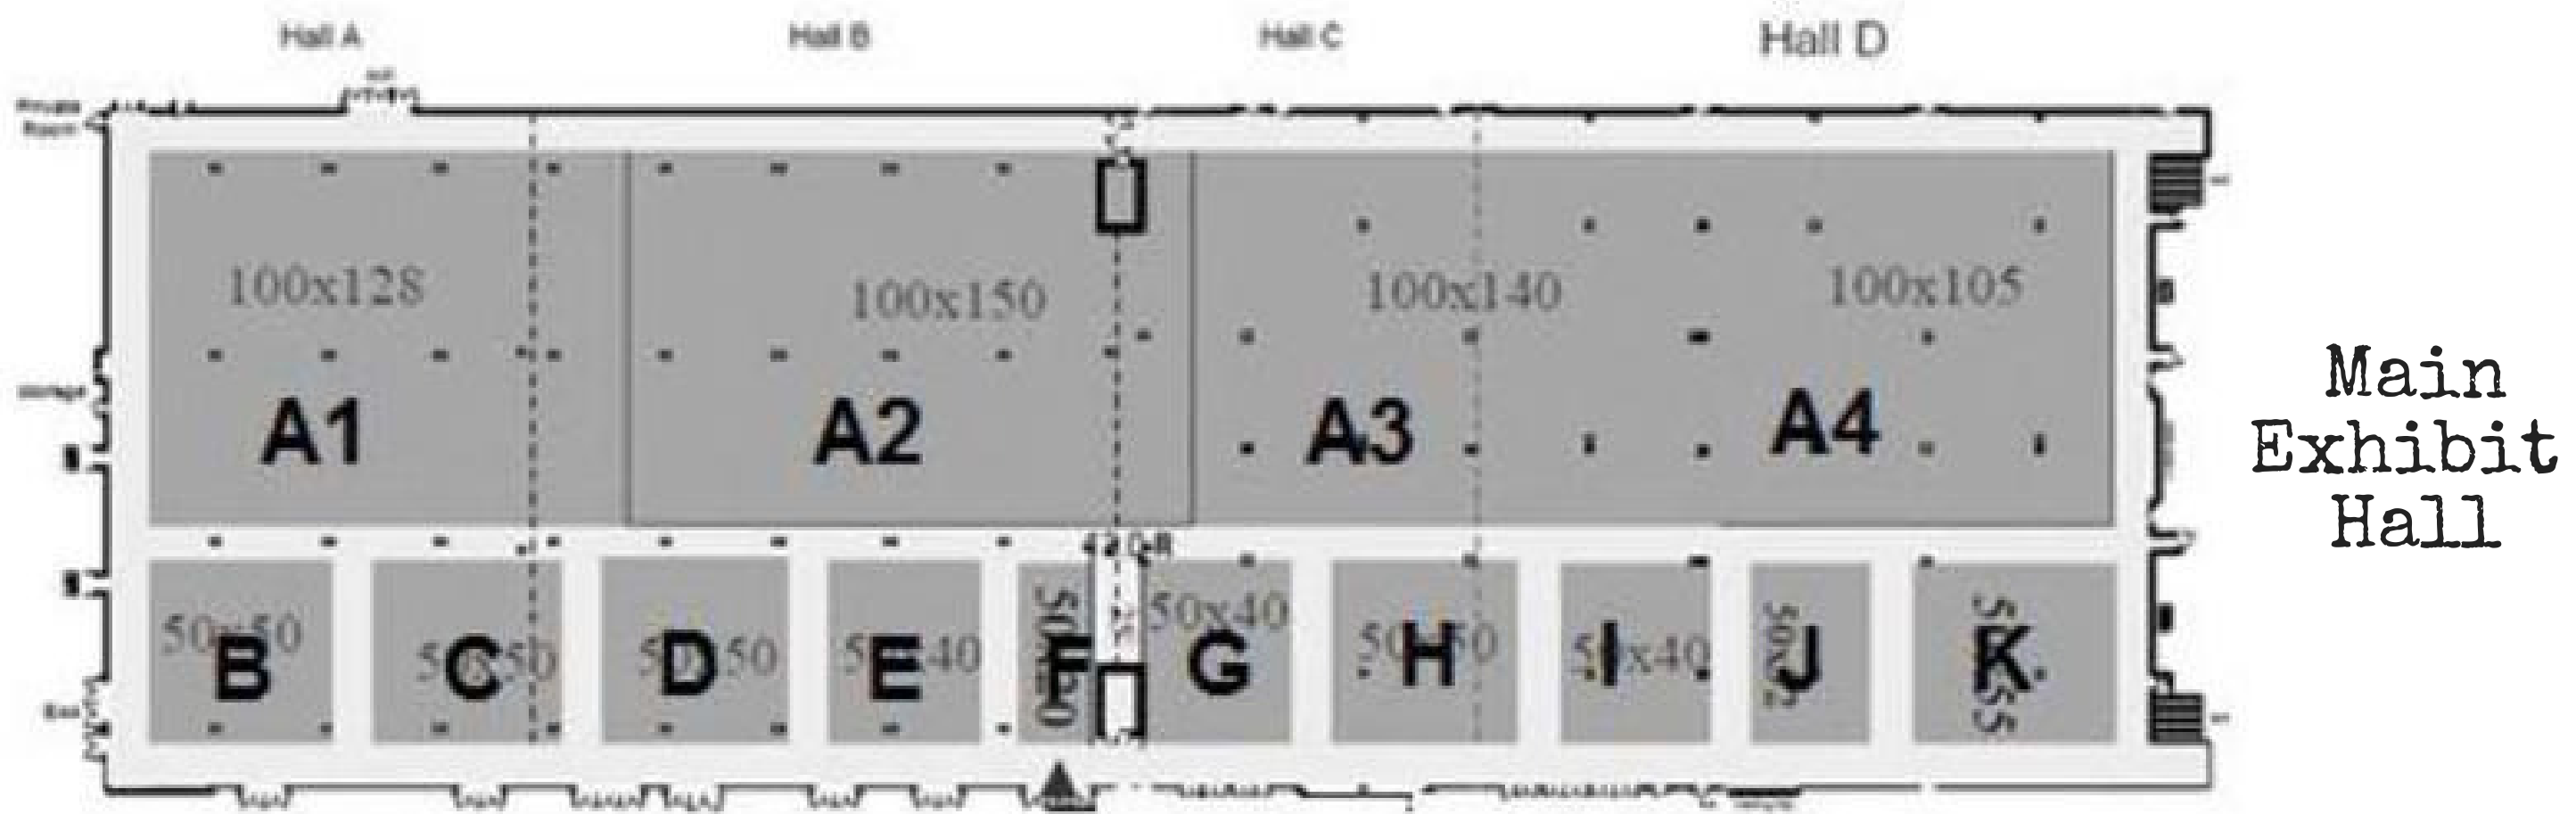

SPORT SHOW

To Exhibit Hall

Upper Level Lobby

To Arena

Lower Level Lobby

To Exhibit Hall

To Upper Level

To Arena

2019 SHOW LAYOUT

= Main Entrance

Meet Skeeto

- Scheels Seminars
- Classes
- Event Manager