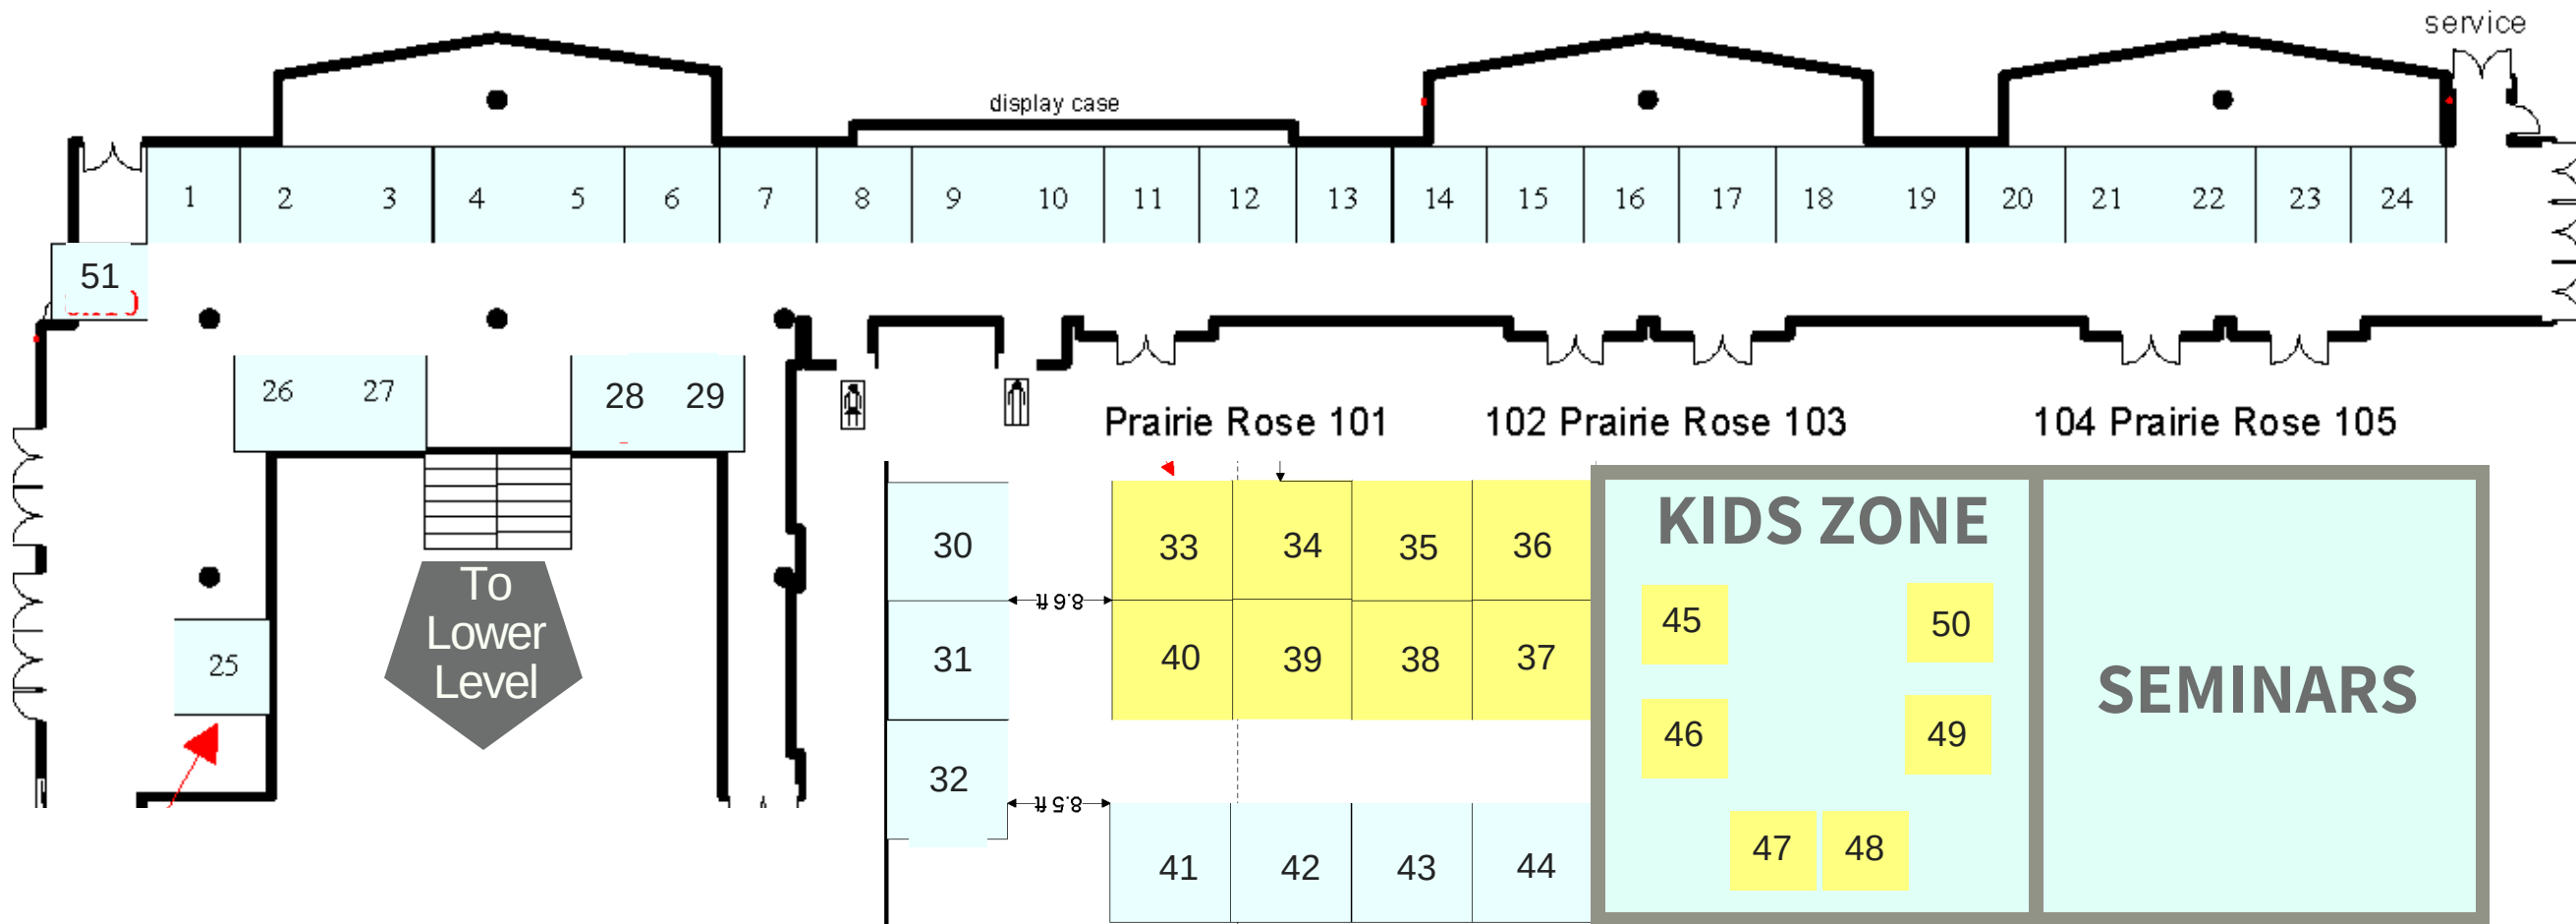

## Upper Level Lobby

To Arena

## Lower Level Lobby

To Exhibit Hall

To Upper Level

To Arena

# 2019 SHOW LAYOUT

= Main Entrance

Meet Skeeto

- Scheels Seminars
- Classes
- Event Manager